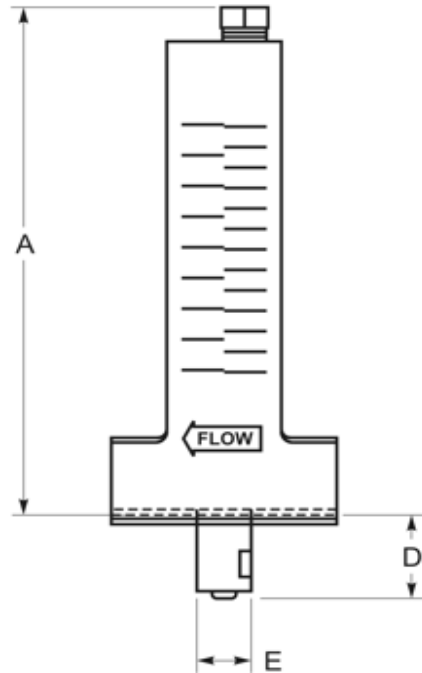

Flowmeter

Size	A	B
1	6"	2 7/16"
1 1/4	6"	3 7/16"
1 1/2	6"	4 7/16"
2	6"	5 7/16"

F-300 Size	Dim A	Dim B	Dim C	Dim D	Dim E	Dim F
1"	6"	1-1/4"	1"	1"	5/8"	2-1/2"
1-1/4"	6"	1-1/4"	1"	1"	5/8"	2-1/2"
1-1/2"	6"	1-1/4"	1"	1"	5/8"	2-1/2"
2"	6"	1-1/4"	1"	1"	5/8"	2-1/2"