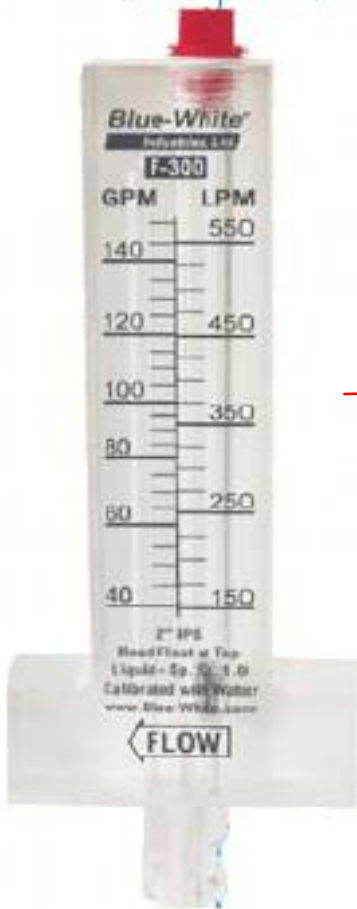

Flowmeter

Size	A	B
1	6"	2 7/16"
1 1/4	6"	3 7/16"
1 1/2	6"	4 7/16"
2	6"	5 7/16"

F-300 Size	Dim A	Dim B	Dim C	Dim D	Dim E	Dim F
1"	6"	1-1/4"	1"	1"	5/8"	2-1/2"
1-1/4"	6"	1-1/4"	1"	1"	5/8"	2-1/2"
1-1/2"	6"	1-1/4"	1"	1"	5/8"	2-1/2"
2"	6"	1-1/4"	1"	1"	5/8"	2-1/2"